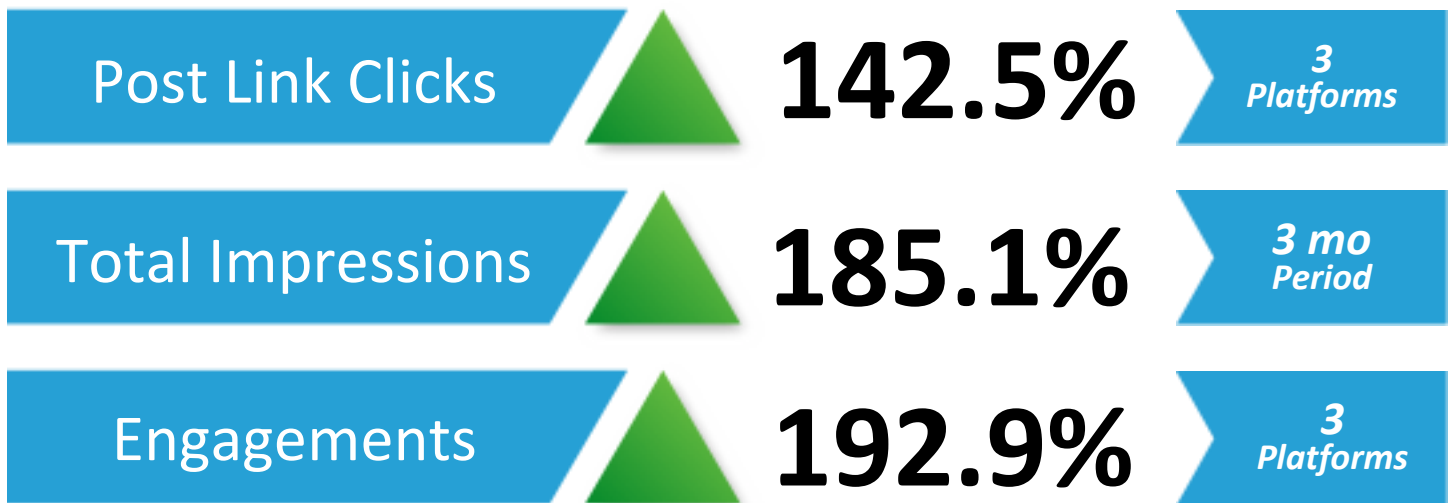

### Steady Increase in Organic Traffic

The creation of custom social media graphics over three months allowed the client to recoup their presence as an authority and gain new sales contracts. The client has seen a 238% increase in LinkedIn engagement alone, which is their main platform for digital marketing.